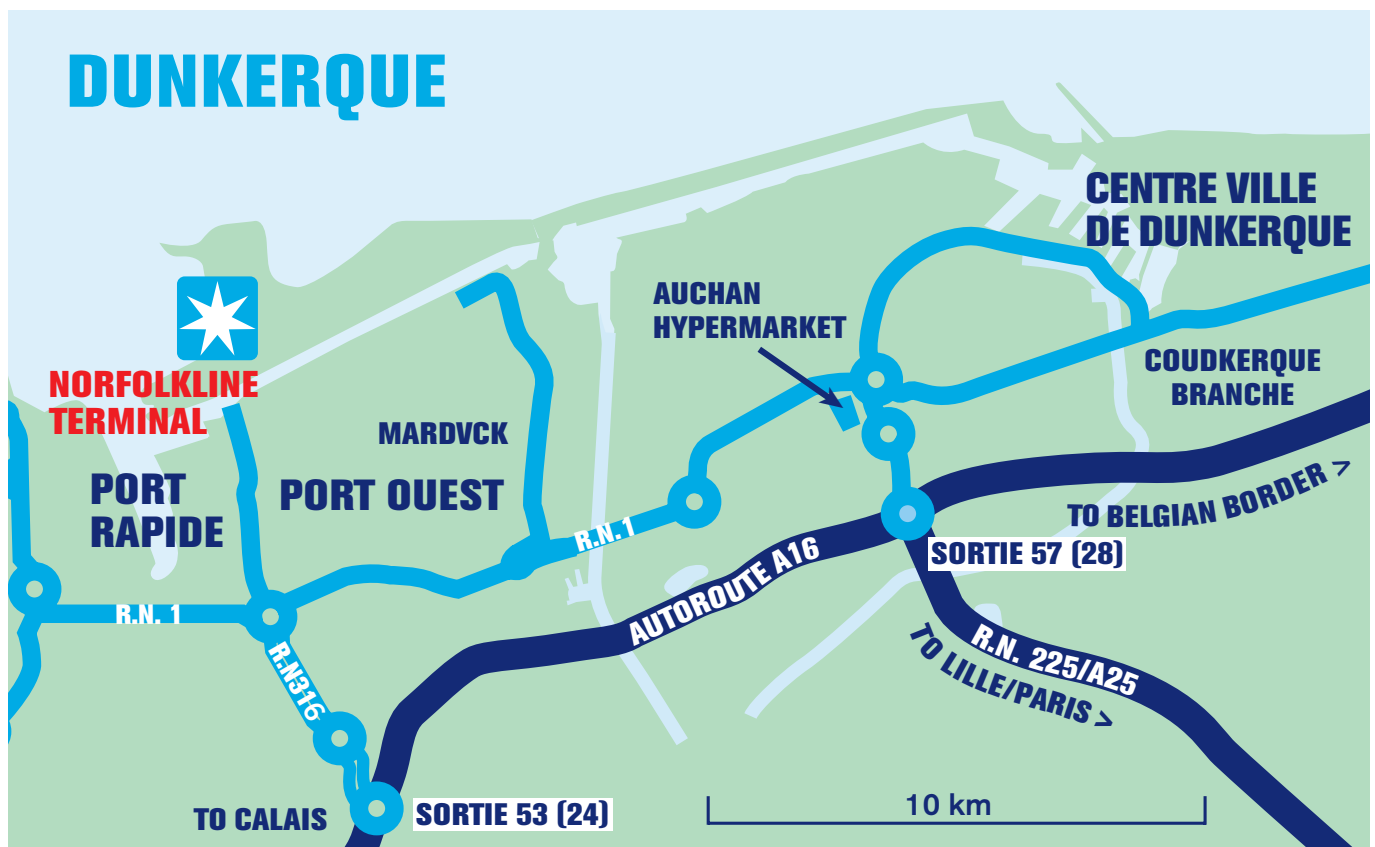

norfolkline.com

DOVER - DUNKERQUE FERRIES

DUNKERQUE TERMINAL DIRECTIONAL MAP

Directions to Dunkerque Terminal

- From A25 Lille: Join the A16, direction Calais.
- From A16 Dunkerque/Belgium: Take exit 53 (24). Follow signs 'Port Rapide/Car Ferry'.
- From St Omer: The D600 crosses the A16 direct to the Terminal.
- From Dunkerque Centre: Follow signs for Calais – either A16 to exit 53 (24) or on RN1 follow signs to 'Loon Plage/Car Ferry'.

Passenger Booking Centre

Tel: +44 870 870 10 20 (08.00 - 20.00 hours)

+44 1304 218400 (at all other times)

Norfolkline

Terminal Roulier du Port Quest

F59279 Loon-Plage

Dunkerque, France

Tel: +33 3 28 289550