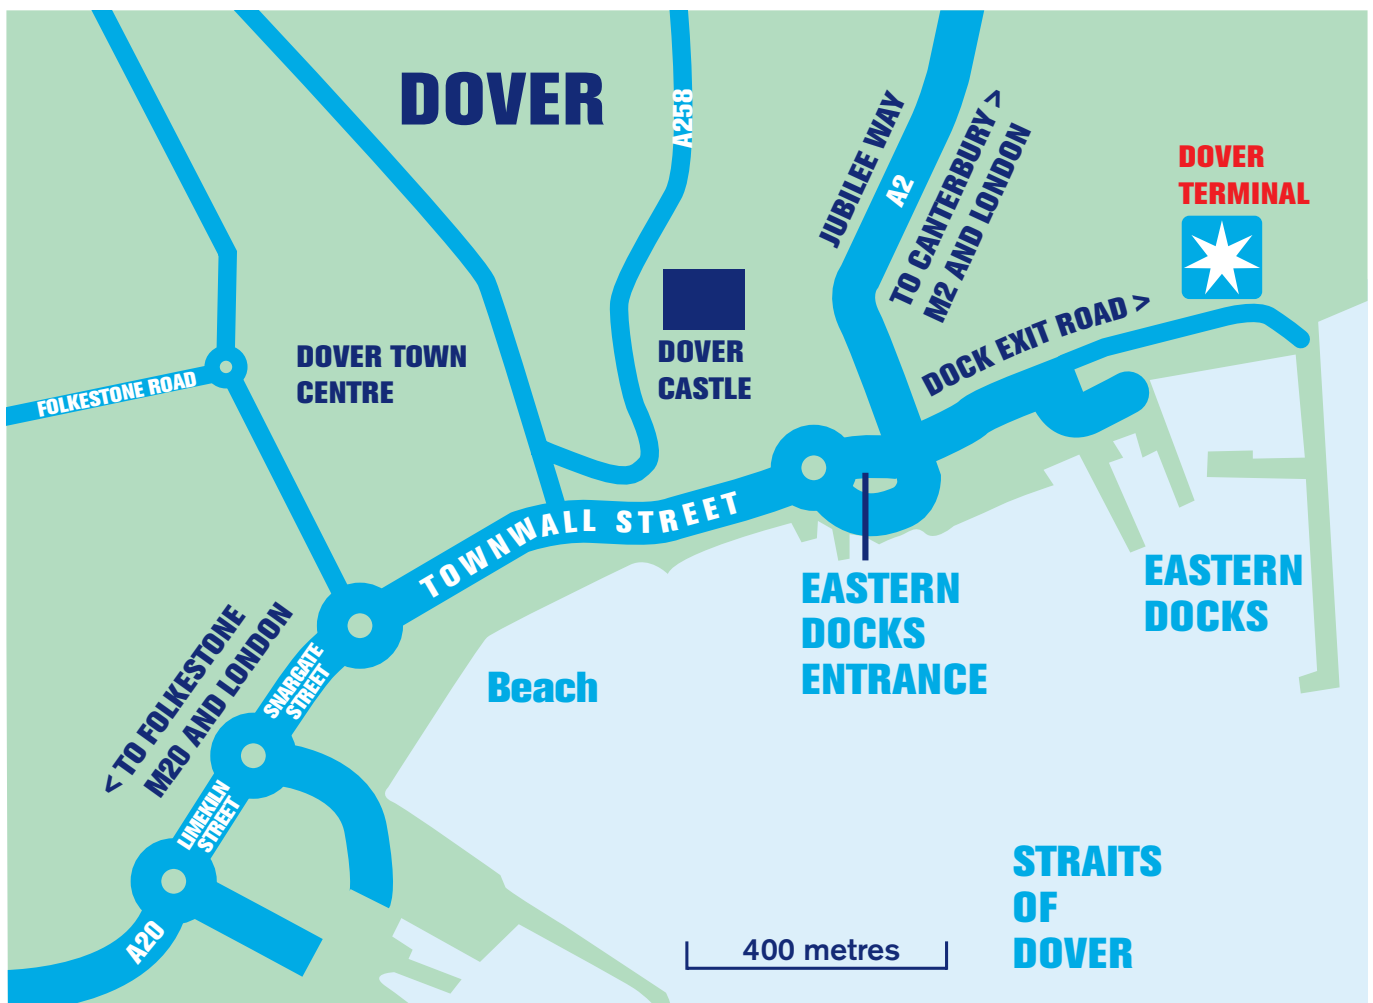

norfolkline.com

DOVER - DUNKERQUE FERRIES

DOVER TERMINAL

DIRECTIONAL MAP

Directions to Dover Terminal

- Follow the signs to Dover Eastern Docks, then follow the Norfolkline signs to the check-in booth.

Passenger Booking Centre